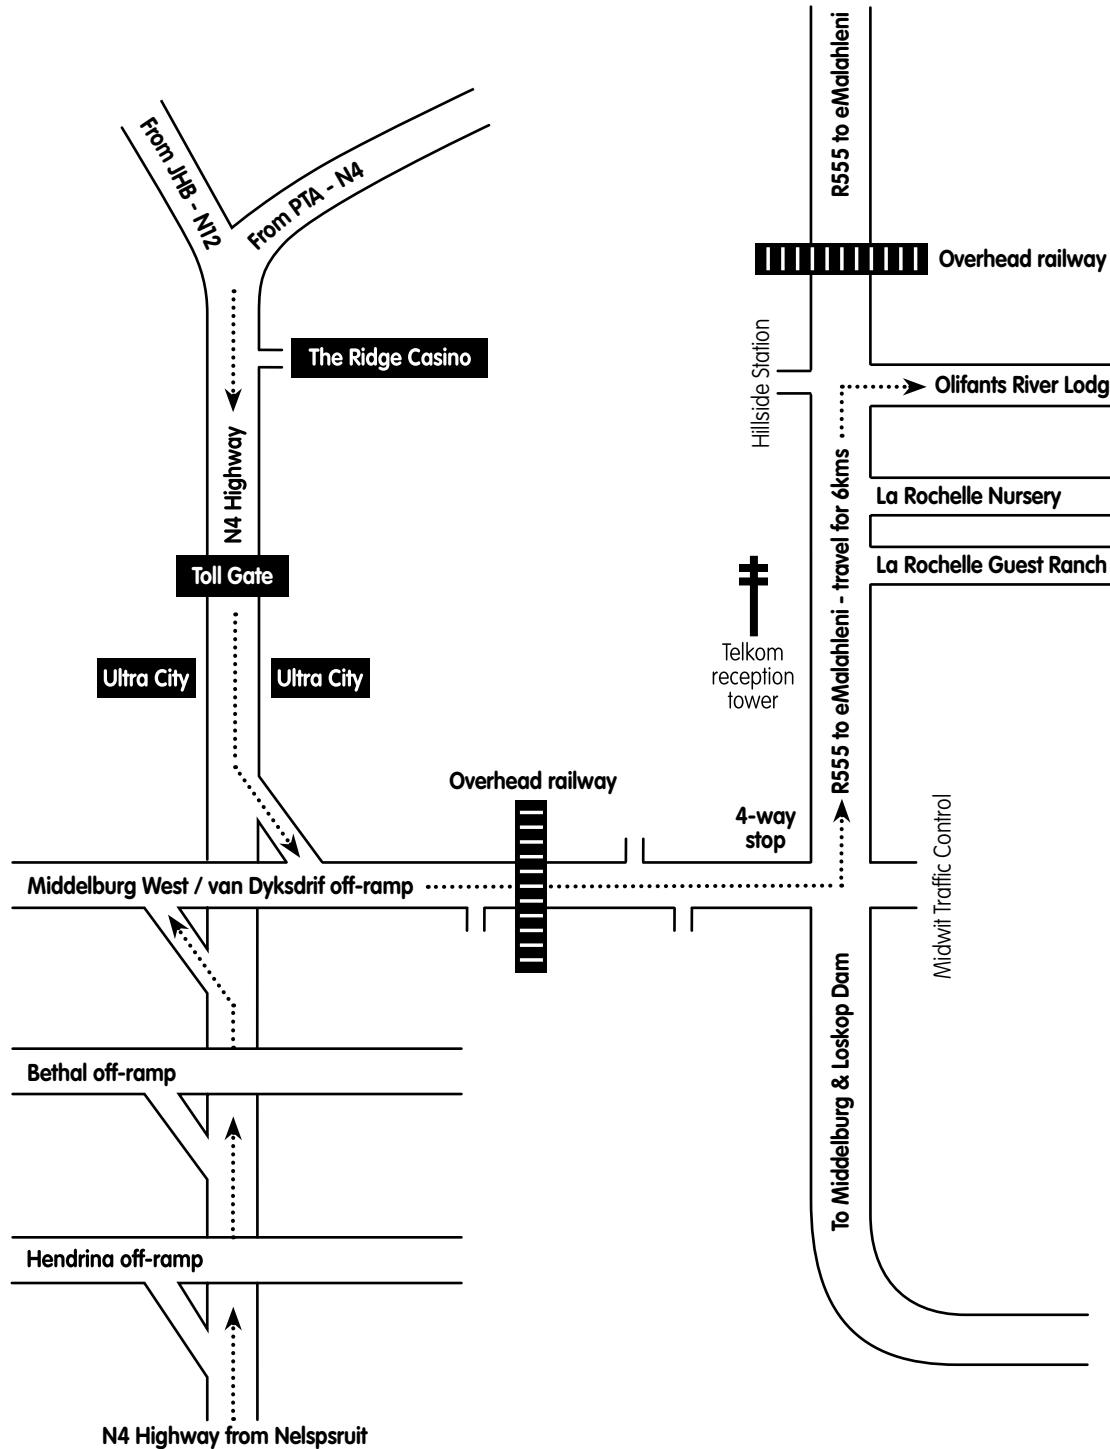

HOW TO FIND US

082 892 3029 or 013 243 9401

FROM JHB - N12 / PRETORIA & EMALAHLENI - N4

Take the Middelburg West/van Dyksdrif off-ramp after Ultra City.
Turn left on the bridge to Middelburg and continue to a 4-way stop.
Turn left onto the R555 to eMalahleni and travel for approximately 6kms.
Turn right to Olifants River Lodge / Presidentsrus. Travel approximately 12kms of which the first 4.8kms are tarred and the remaining 7.2kms gravel.

FROM NELSPRUIT - N4

Take the last, Middelburg West/van Dyksdrif off-ramp, just before Ultra City.
Turn left on the bridge to Middelburg and continue to a 4-way stop.
Turn left onto the R555 to eMalahleni and travel for approximately 6kms.
Turn right to Olifants River Lodge / Presidentsrus, approximately 12kms of which the first 4.8kms are tarred and the remaining 7.2kms gravel.

S25 45' 44.25" • E29 18' 46.23"